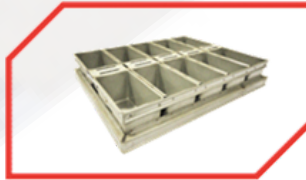

BO10 / BO12

1. **Pan:**
2. 0,8mm Alusteel
   - 3x10mm Reinforced Poredge
   - Double Folded Construction
   - Limited drawn pan sizes (seamless)
3. **Set:**
4. 0,9mm Alusteel for drawn pans
   - 0,6 - 1,0mm Bandiron top strap
   - 1,2mm Bottom area
   - Strap flush with pan bottom
   - Pans spotwelded to top & bottom strap
   - Reinforced top & bottom strap corners
   - Stiffener top & bottom channels
   - Coating Optional