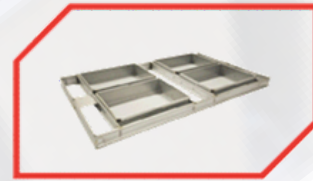

INDUSTRIAL PANS

Strapped Sponge Tin Set

- Tin:**
- Curled top, no wire
 - 0,6-0,9mm Alusteel
 - Option of Aluminium
- Set:**
- Bandiron Strapping
 - 1,0mm Aluminized Steel Strap
 - Suitable for Manual & Automated handling
 - Various Arrangements possible
 - Coating Optional

Spiral BO8

- Pan:**
- 0,9mm Deep drawn Alusteel curled top (no wire)
- Set:**
- Bandiron Strapping
 - Pan spotwelded to strap
 - Hinge & clip system that can disassemble or be fixed
 - Coating Optional

Strapped Square Tin

- Tin:**
- 0,6 - 0,9mm Alusteel
 - Reinforced Rim (3x10mm - poredging)
 - Folded Construction
 - Drawn available for some sizes
- Set:**
- Bandiron Strap (1,0mm strap)
 - Pan Spotwelded to strap
 - Various Arrangements
 - Coating Optional