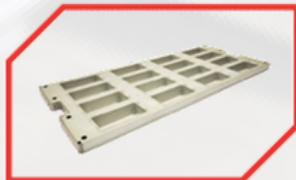

Industrial Trays for Automated Lines

- Suitable for Autobake oven
- 1,2mm Alusteel deck, precision punched
- 0,6mm Shapes (various shapes)
- 2,5mm Stainless Steel Reinforcing Band
- Shapes clinched to deck